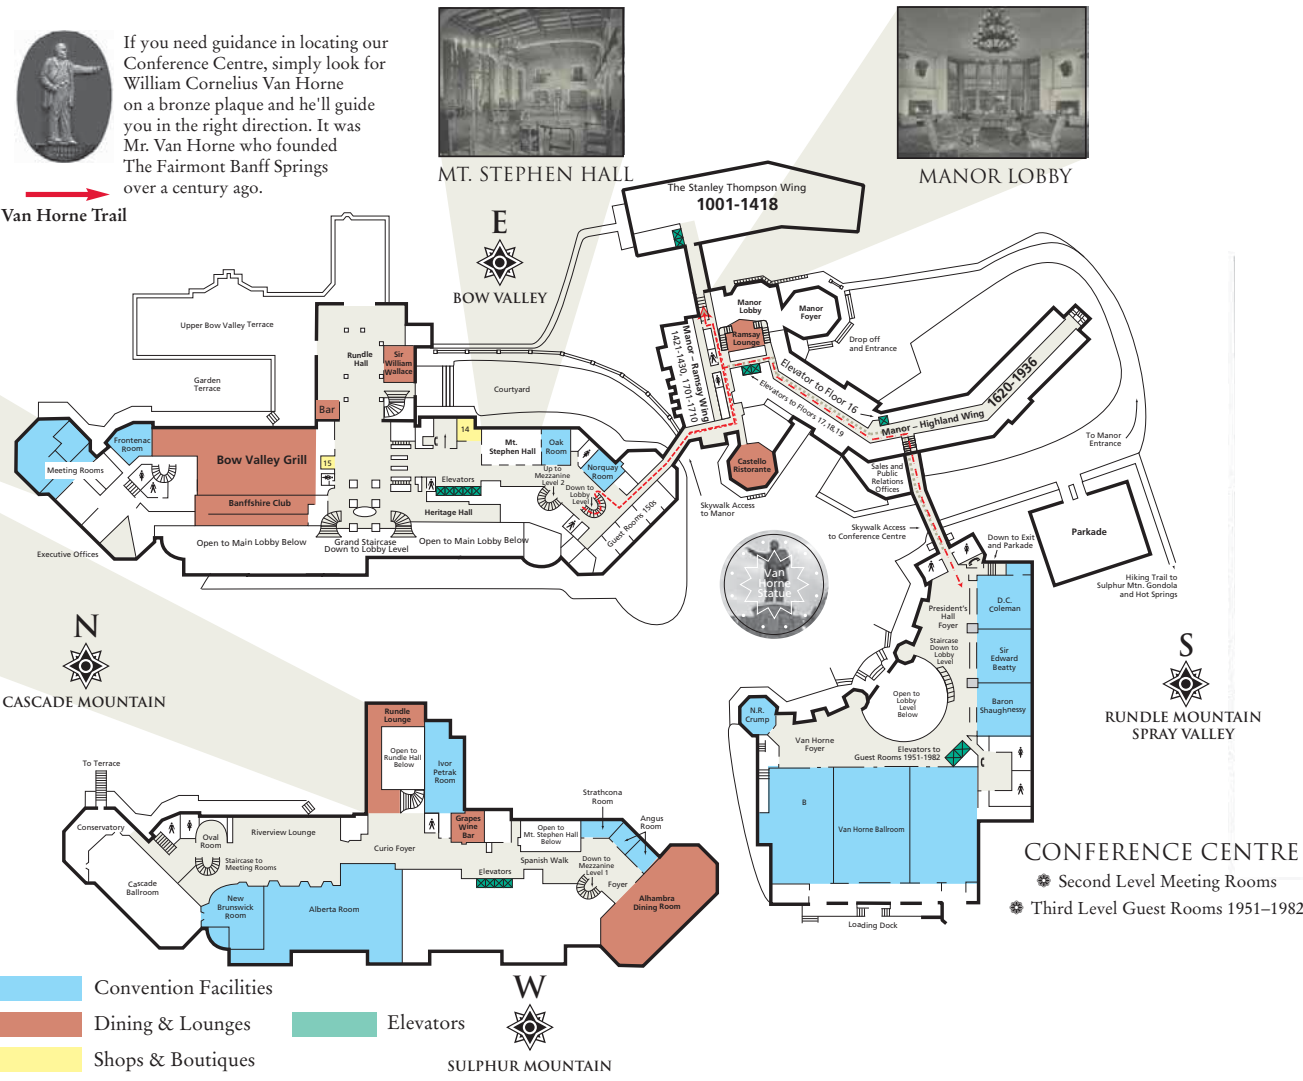

Lobby Level

LOBBY LEVEL SHOPS

1. The Canadian Pacific Store
Canadian Pacific collectibles
2. Qiviuk (one)
Exquisite sweaters and accessories
3. The QUEST
Experience fossils, minerals and jewelry
4. Stanley Thompson Golf Shoppe
Golf wear & accessories
5. Wild About Nature
Nature, wildlife & earth collectibles
6. Banff Photography
Digital & traditional photo-finishing, frames, cameras and souvenirs
7. Open Country
Ladies' & men's fashions, accessories
8. Mountain Galleries at The Fairmont Banff Springs
Banff Springs fine art
9. The Wine Boutique
Canadian Wine Shop
10. Bank Machine (ATM)
11. Castle Jewels
Jewelry by international designers
12. Qiviuk (two)
Exquisite sweaters and accessories
13. The Fairmont Store
Signature items, newspapers, postage stamps personal care & convenience

The maps for Mezzanine levels 1 and 2 are located on the reverse side.

- Convention Facilities
- Dining & Lounges
- Shops & Boutiques
- Elevators

MANOR ENTRANCE

CONFERENCE CENTRE SHOPS & SERVICES

16. Hertz
Great cars, great rates, great service
17. DATA Business Centre
Print, copy, courier, internet
18. Banff Springs Ski & Mtn Sports
Skis, Boards, Bikes, Outdoor Gear, Footwear & Swimwear
19. GES Canada
Exposition Services
20. The Gallery at The Springs
Historical & Museum Quality Art Gold Nugget & Silver Jewelry
21. Springs Liquor Store
Cold beer, wine and spirits
22. The Bowling Centre
Games room, staff internet café
23. Kellers Food Store

CONFERENCE CENTRE

Mezzanine Level 1

The shaded common areas will guide you to our guest rooms, conference rooms, facilities, shops and services.

Use the skywalks on this level for indoor access to the Manor – Tudor, Ramsay, Highland Wings – and the Conference Centre.

Meeting Rooms

- Frontenac • Victoria • Empress • Lacombe
- McKenzie • Palliser • Champlain

RUNDLE LOUNGE

Mezzanine Level 2

MEZZANINE LEVEL 1 SHOPS

- 14. The Banff Book & Art Den
Books, cards, maps and toys
- 15. Banff Springs Jewelry
Fine jewelry and ammonite