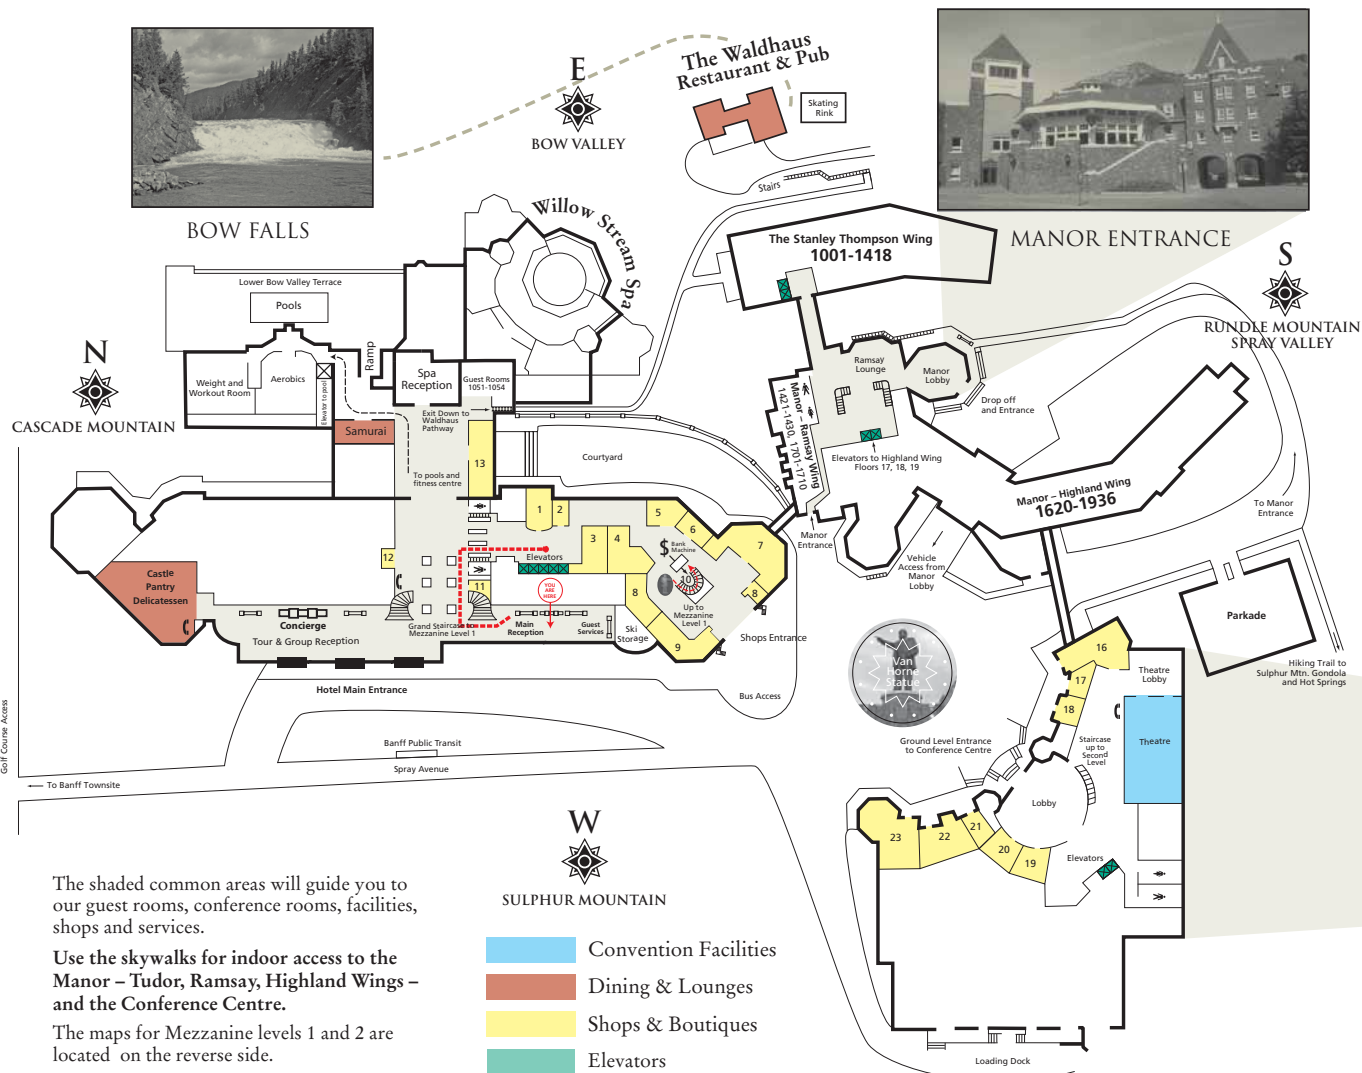

Lobby Level

LOBBY LEVEL SHOPS

1. The Canadian Pacific Store
Canadian Pacific collectibles
2. Qiviuk (one)
Exquisite sweaters and accessories
3. The QUEST
Experience fossils, minerals and jewelry
4. Stanley Thompson Golf Shoppe
Golf wear & accessories
5. Wild About Nature
Nature, wildlife & earth collectibles
6. Banff Photography
Digital & traditional photo-finishing, frames, cameras and souvenirs
7. Open Country
Ladies' & men's fashions, accessories
8. Mountain Galleries at The Fairmont Banff Springs
Banff Springs fine art
9. The Wine Boutique
Canadian Wine Shop
10. Bank Machine (ATM)
11. Castle Jewels
Jewelry by international designers
12. Qiviuk (two)
Exquisite sweaters and accessories
13. The Fairmont Store
Signature items, newspapers, postage stamps personal care & convenience

BOW FALLS

The shaded common areas will guide you to our guest rooms, conference rooms, facilities, shops and services.

Use the skywalks for indoor access to the Manor – Tudor, Ramsay, Highland Wings – and the Conference Centre.

The maps for Mezzanine levels 1 and 2 are located on the reverse side.

- Convention Facilities
- Dining & Lounges
- Shops & Boutiques
- Elevators

MANOR ENTRANCE

CONFERENCE CENTRE SHOPS & SERVICES

16. Hertz
Great cars, great rates, great service
17. DATA Business Centre
Print, copy, courier, internet
18. Banff Springs Ski & Mtn Sports
Skis, Boards, Bikes, Outdoor Gear, Footwear & Swimwear
19. GES Canada
Exposition Services
20. The Gallery at The Springs
Historical & Museum Quality Art Gold Nugget & Silver Jewelry
21. Springs Liquor Store
Cold beer, wine and spirits
22. The Bowling Centre
Games room, staff internet café
23. Kellers Food Store

CONFERENCE CENTRE

Mezzanine Level 1

The shaded common areas will guide you to our guest rooms, conference rooms, facilities, shops and services.

Use the skywalks on this level for indoor access to the Manor – Tudor, Ramsay, Highland Wings – and the Conference Centre.